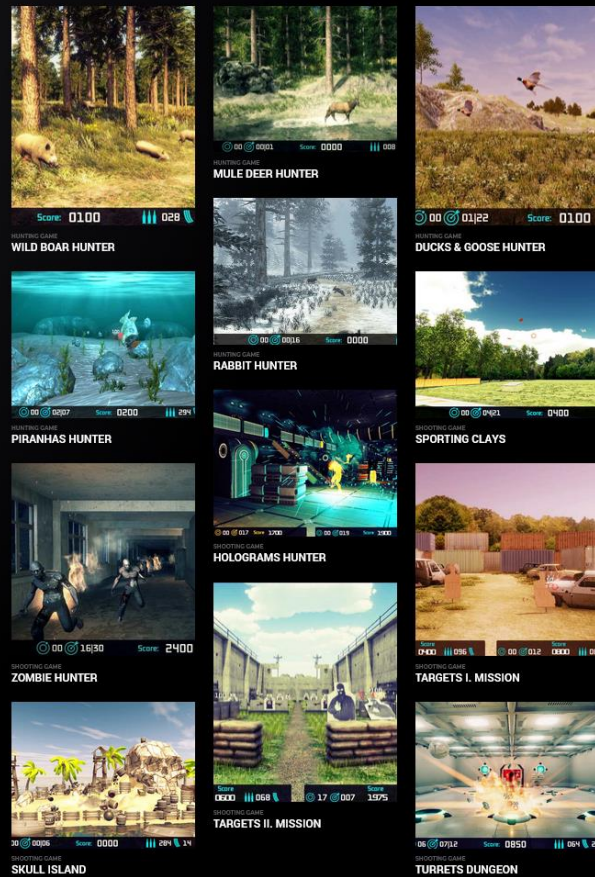

COMPATIBLE WITH ALL MAJOR GOLF SIMULATORS

Already live across golf venues — proven, tested, loved

Bring energy, light, and friendly competition into your venue

PLAY. COMPETE. REPLAY. - UP TO 20 GAMES

Built for endless interaction.